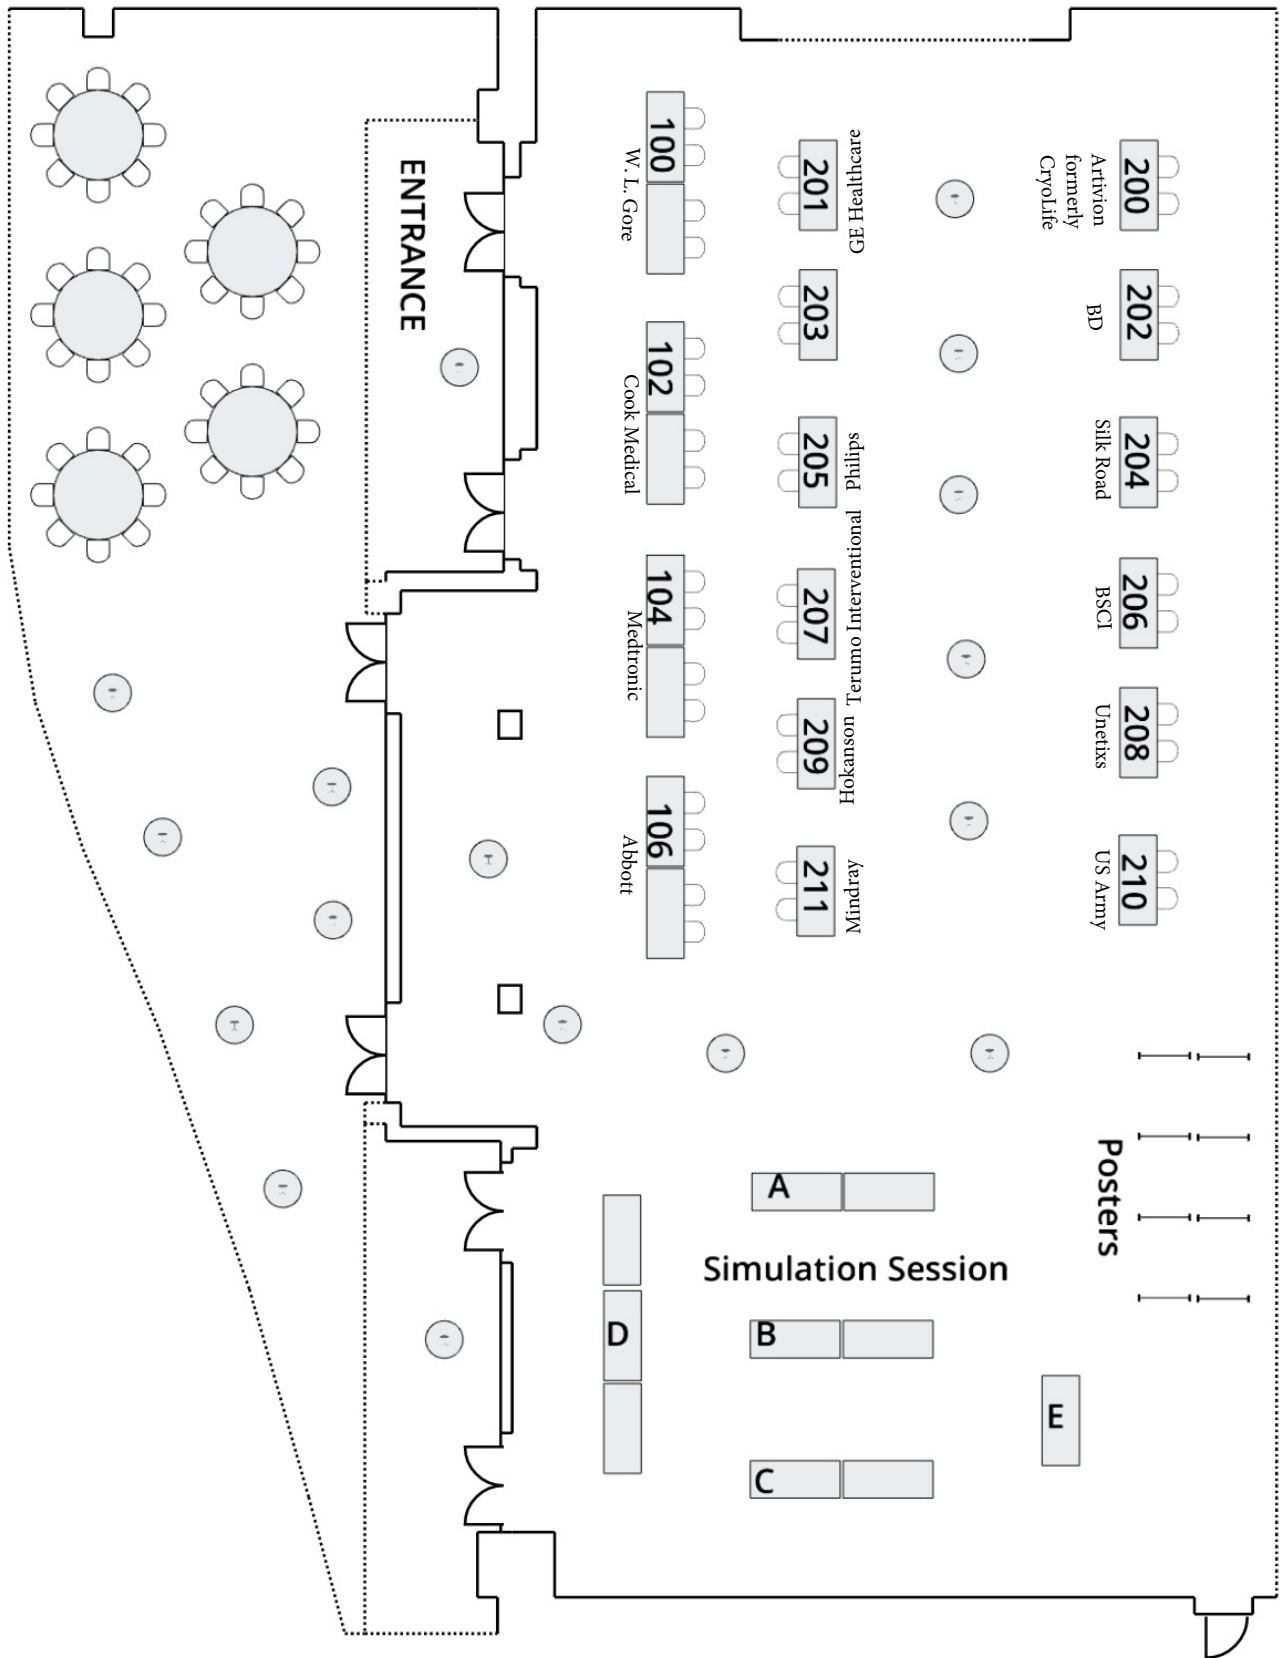

GRANDE PROMENADE ----> GENERAL SESSION

10 Feet